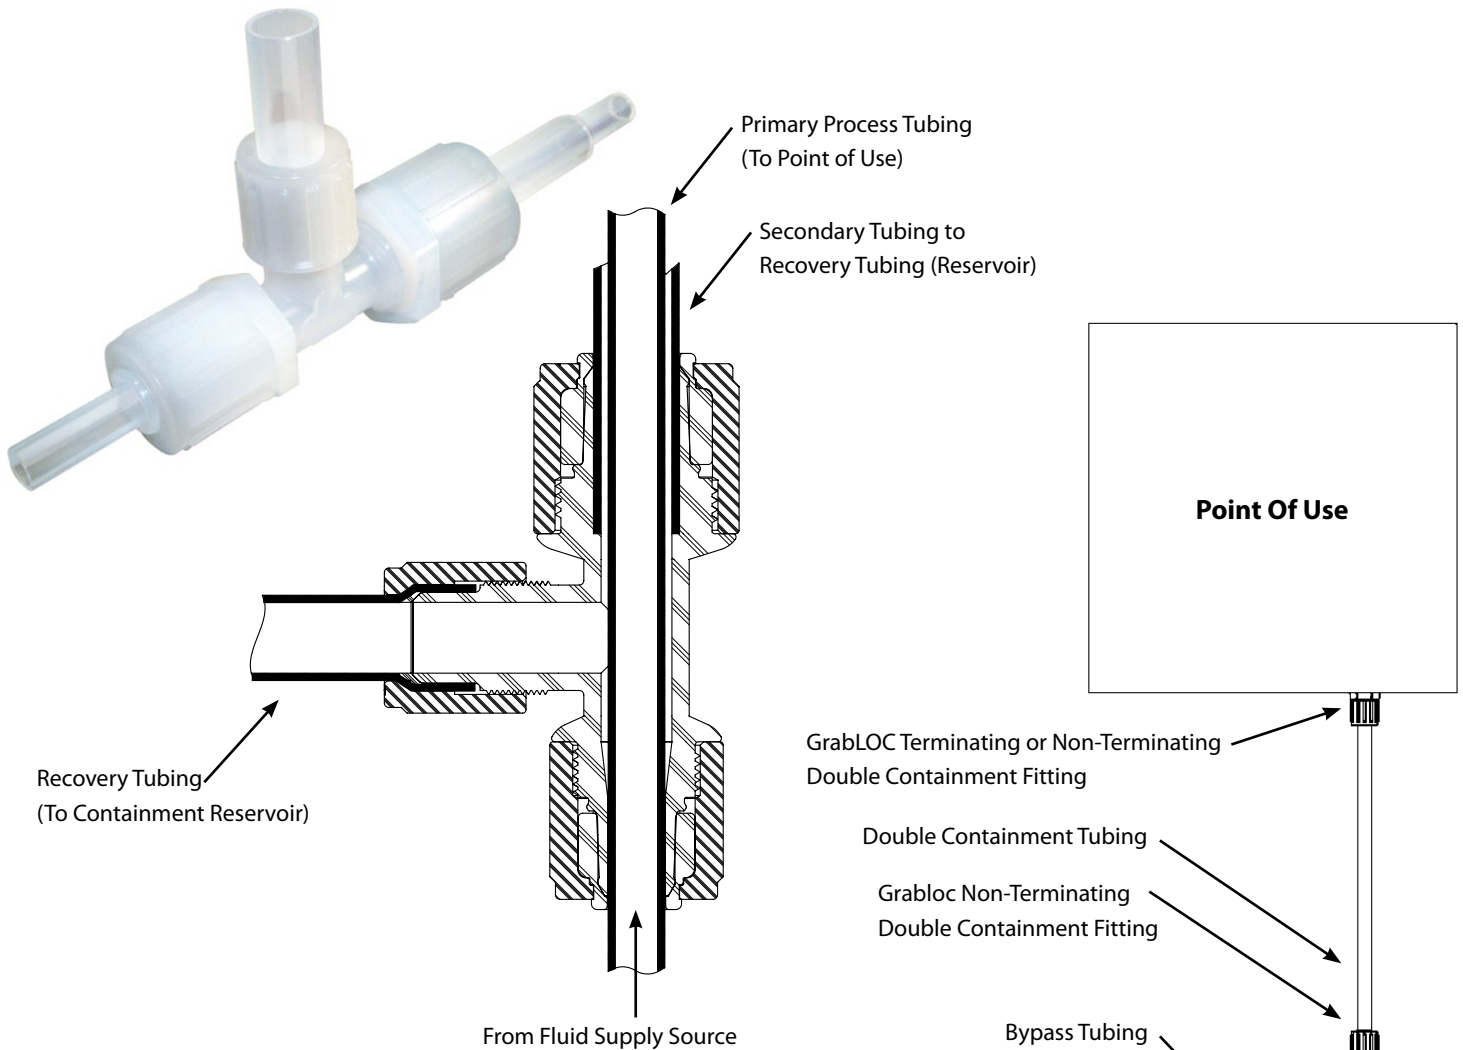

Your "Tru" Solution to Leak-Free Fitting Assemblies™

## GrabLOC™ Double Containment Tee

Part Number	Secondary Containment Tubing	Recovery Tubing	Primary Process Tubing
GLT8DP-8-4BPN-1	1/2	1/2	1/4
GLT12BP-8-6BPN-1	3/4	1/2	3/8
GLT12BP-12-8BPN-1	3/4	3/4	1/2
GLT16BP-12-8BPN-1	1	3/4	1/2
GLT16BP-16-12BPN-1	1	1	3/4
GLT20BP-16-16BPN-1	1-1/4	1	1

Patent Pending

Tubing not included. Shown for clarity only.